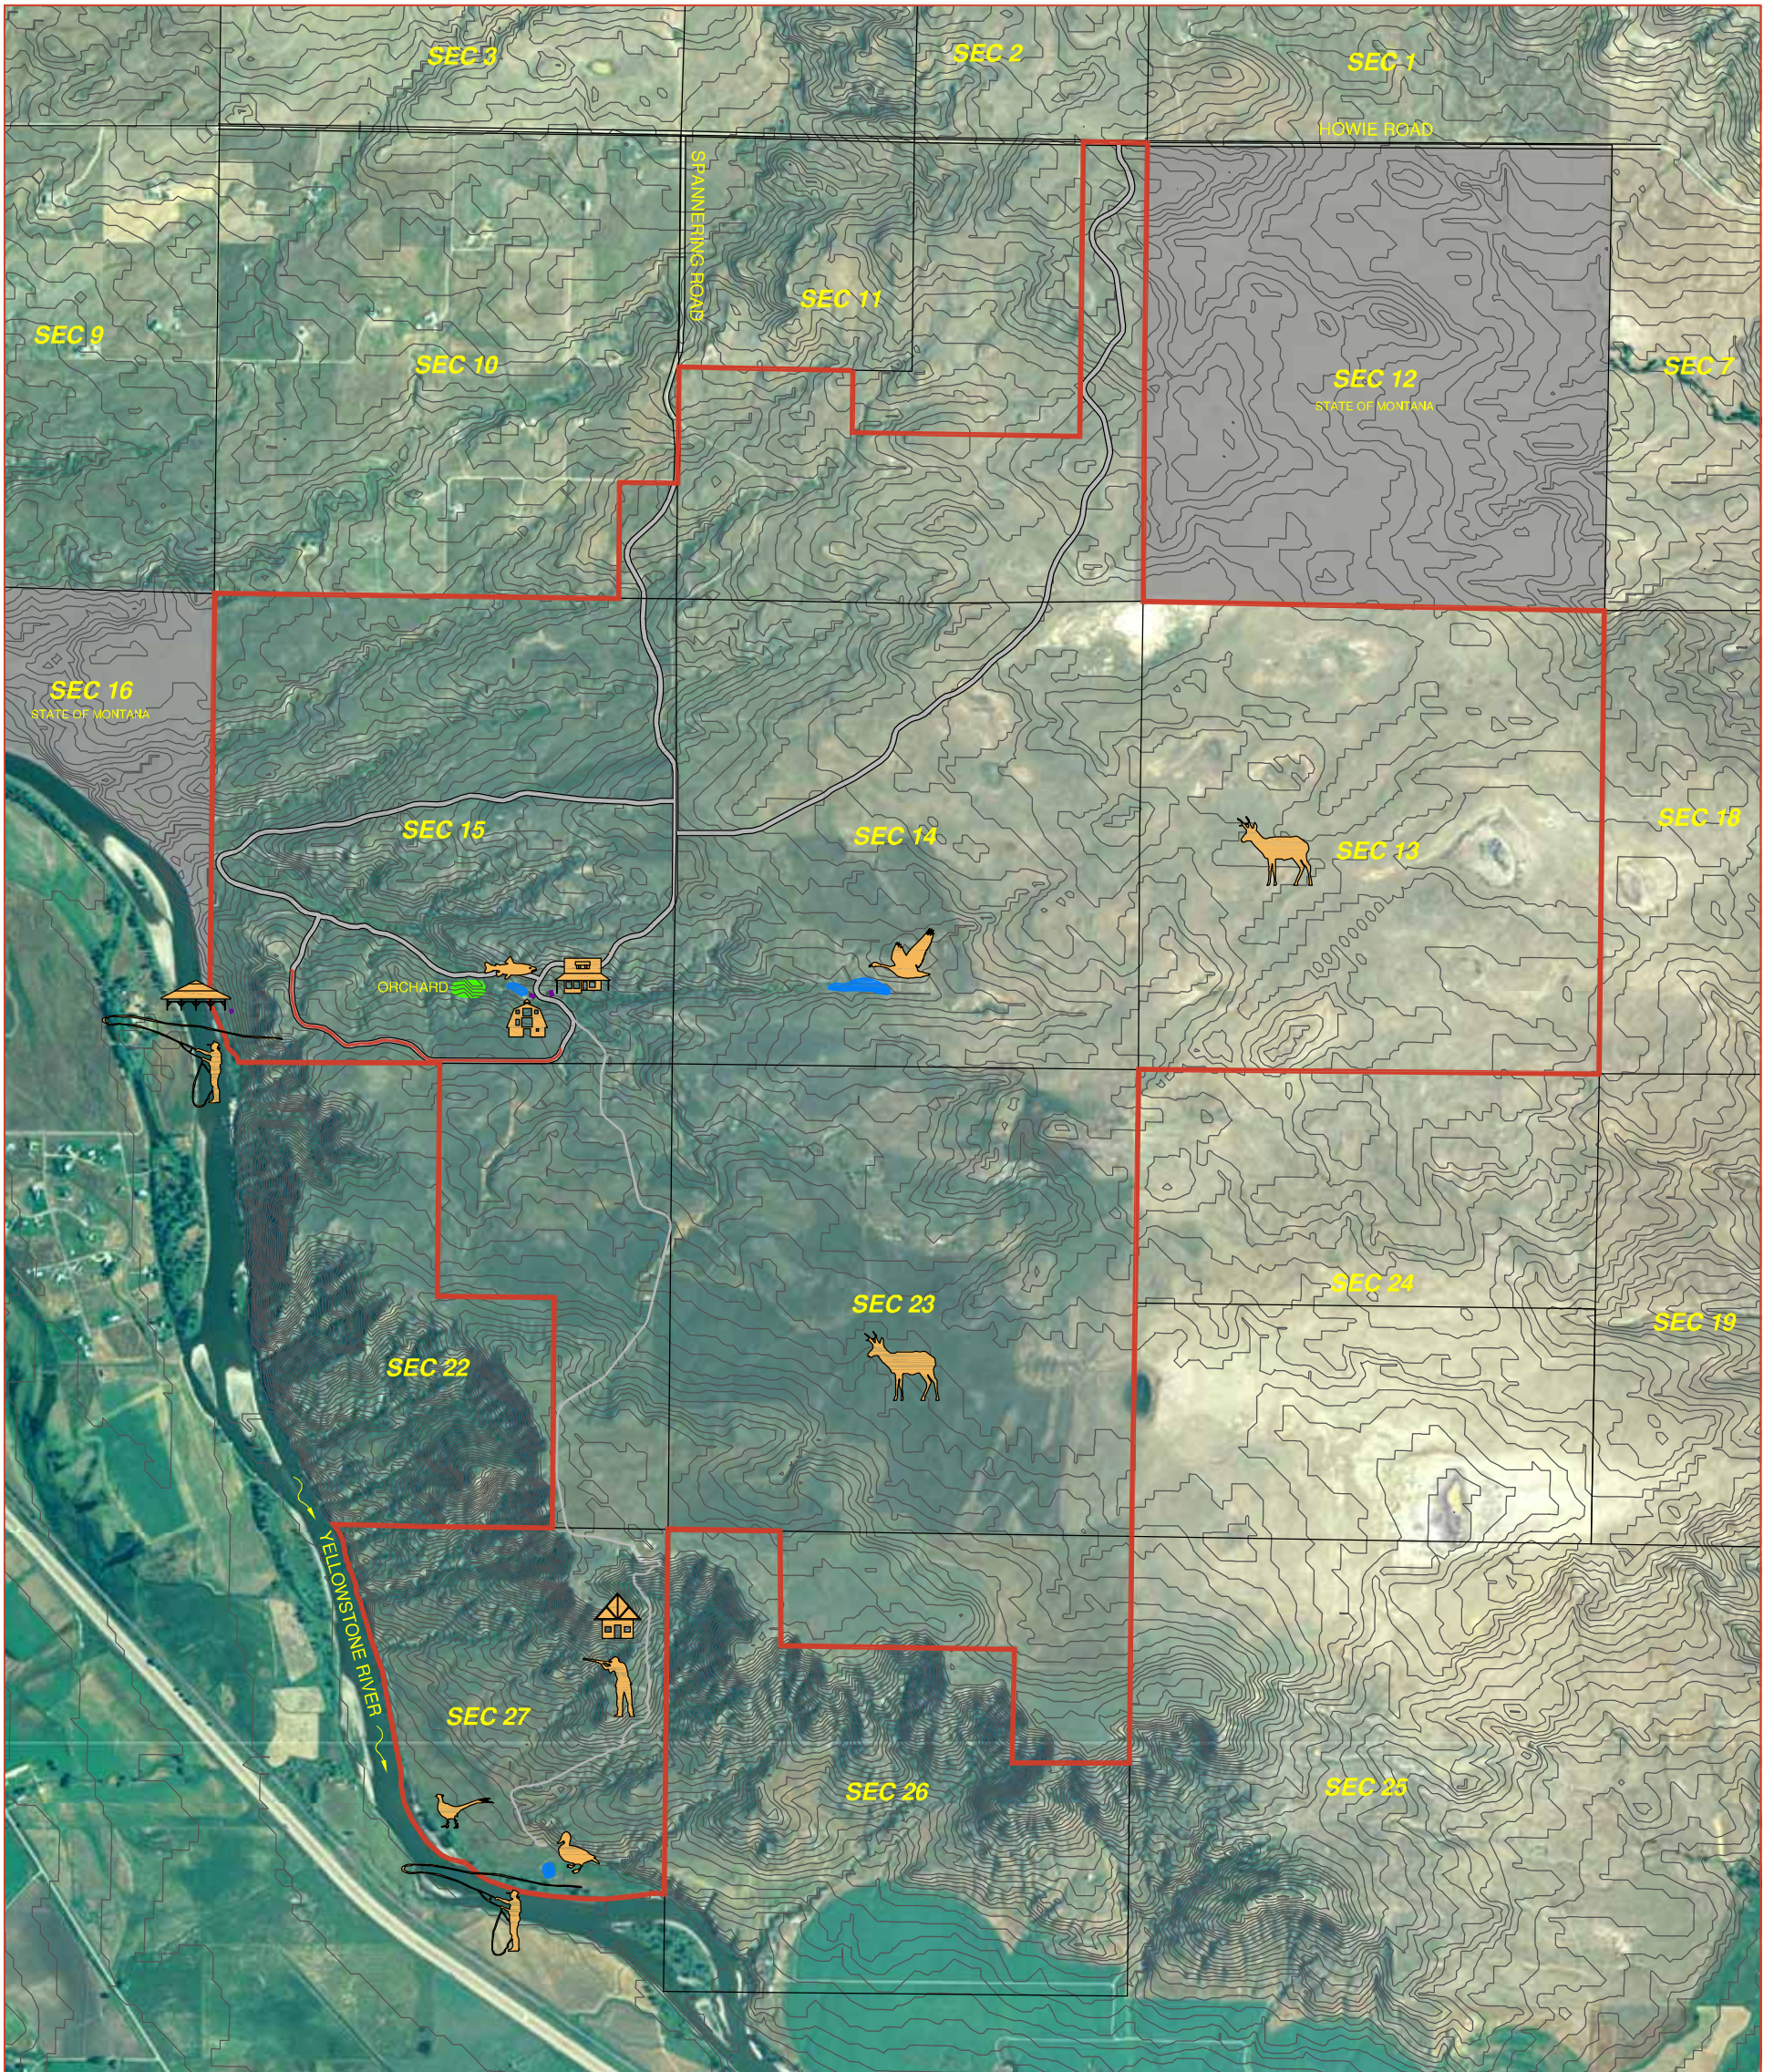

# Yellowstone Bend Ranch

## Legend

- |  |                               |  |                               |
|--|-------------------------------|--|-------------------------------|
|  | Community Barn                |  | Upland Bird Habitat           |
|  | Ranch House                   |  | Water Fowl Pond               |
|  | Open Pavilion                 |  | Sporting Clays Shooting Range |
|  | Sporting Clays Shooters Cabin |  | Ranch Road                    |
|  | Antelope Habitat Area         |  |                               |
|  | Wetland Habitat               |  |                               |
|  | Fish Pond                     |  |                               |
|  | Fisherman Access              |  |                               |